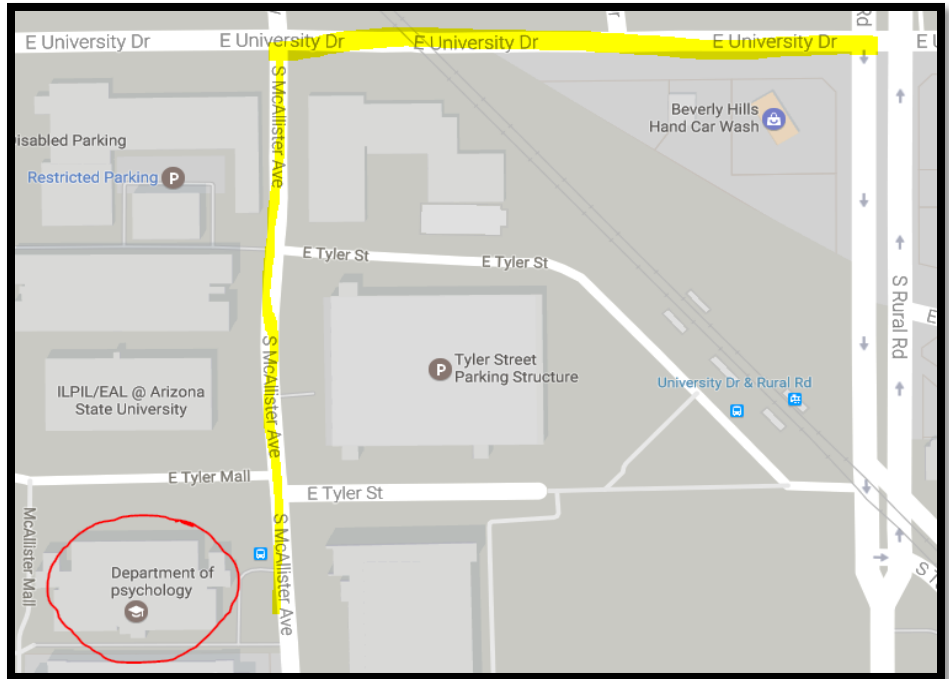

Project KID – DRIVING, PARKING AND LIGHT RAIL DIRECTIONS.

From the West Valley

Take I-10 East toward Tucson
Exit onto Loop 202 East toward Tempe
Exit Scottsdale Rd and turn RIGHT
Turn RIGHT onto University Dr
Take 1st LEFT onto McAllister Ave

*Psychology Building and small gated parking lot will be on your RIGHT

From Northeast Valley

Take Scottsdale Rd, southbound
Scottsdale will turn into Rural Ave
Turn RIGHT onto University Dr
Take 1st LEFT onto McAllister Ave

*Psychology Building and small gated parking lot will be on your RIGHT

From Southeast Valley

Take 60 West into Tempe
Exit at Rural Ave and turn RIGHT
Turn LEFT onto University Dr
Take 1st LEFT onto McAllister Ave

*Psychology Building and small gated parking lot will be on your RIGHT

You can park outside of the Psychology Building. A researcher will meet you at the parking lot and give you a parking pass.

Valley Metro - LIGHT RAIL Directions

From West Valley take light rail East Bound using platform EAST to Main St. / Mesa Dr. Exit Light Rail at University Dr & Rural. Head west and continue on Tyler Street, turn left on McAllister Ave and you will see the Psychology Building on your Right.

From East Valley take light rail West Bound using platform West to 19th Ave/ Dunlap. Exit Light Rail at University Dr & Rural. Head west and continue on Tyler Street, turn left on McAllister Ave and you will see the Psychology Building on your Right.

*Light Rail runs every 15 minutes. Children under 5 years old ride for free. Adult passes are $4 for all day pass, OR $2 one way. Tickets can be purchased at the Light Rail platform. You can call 602-253-5000 for questions on time tables, tickets or stations.